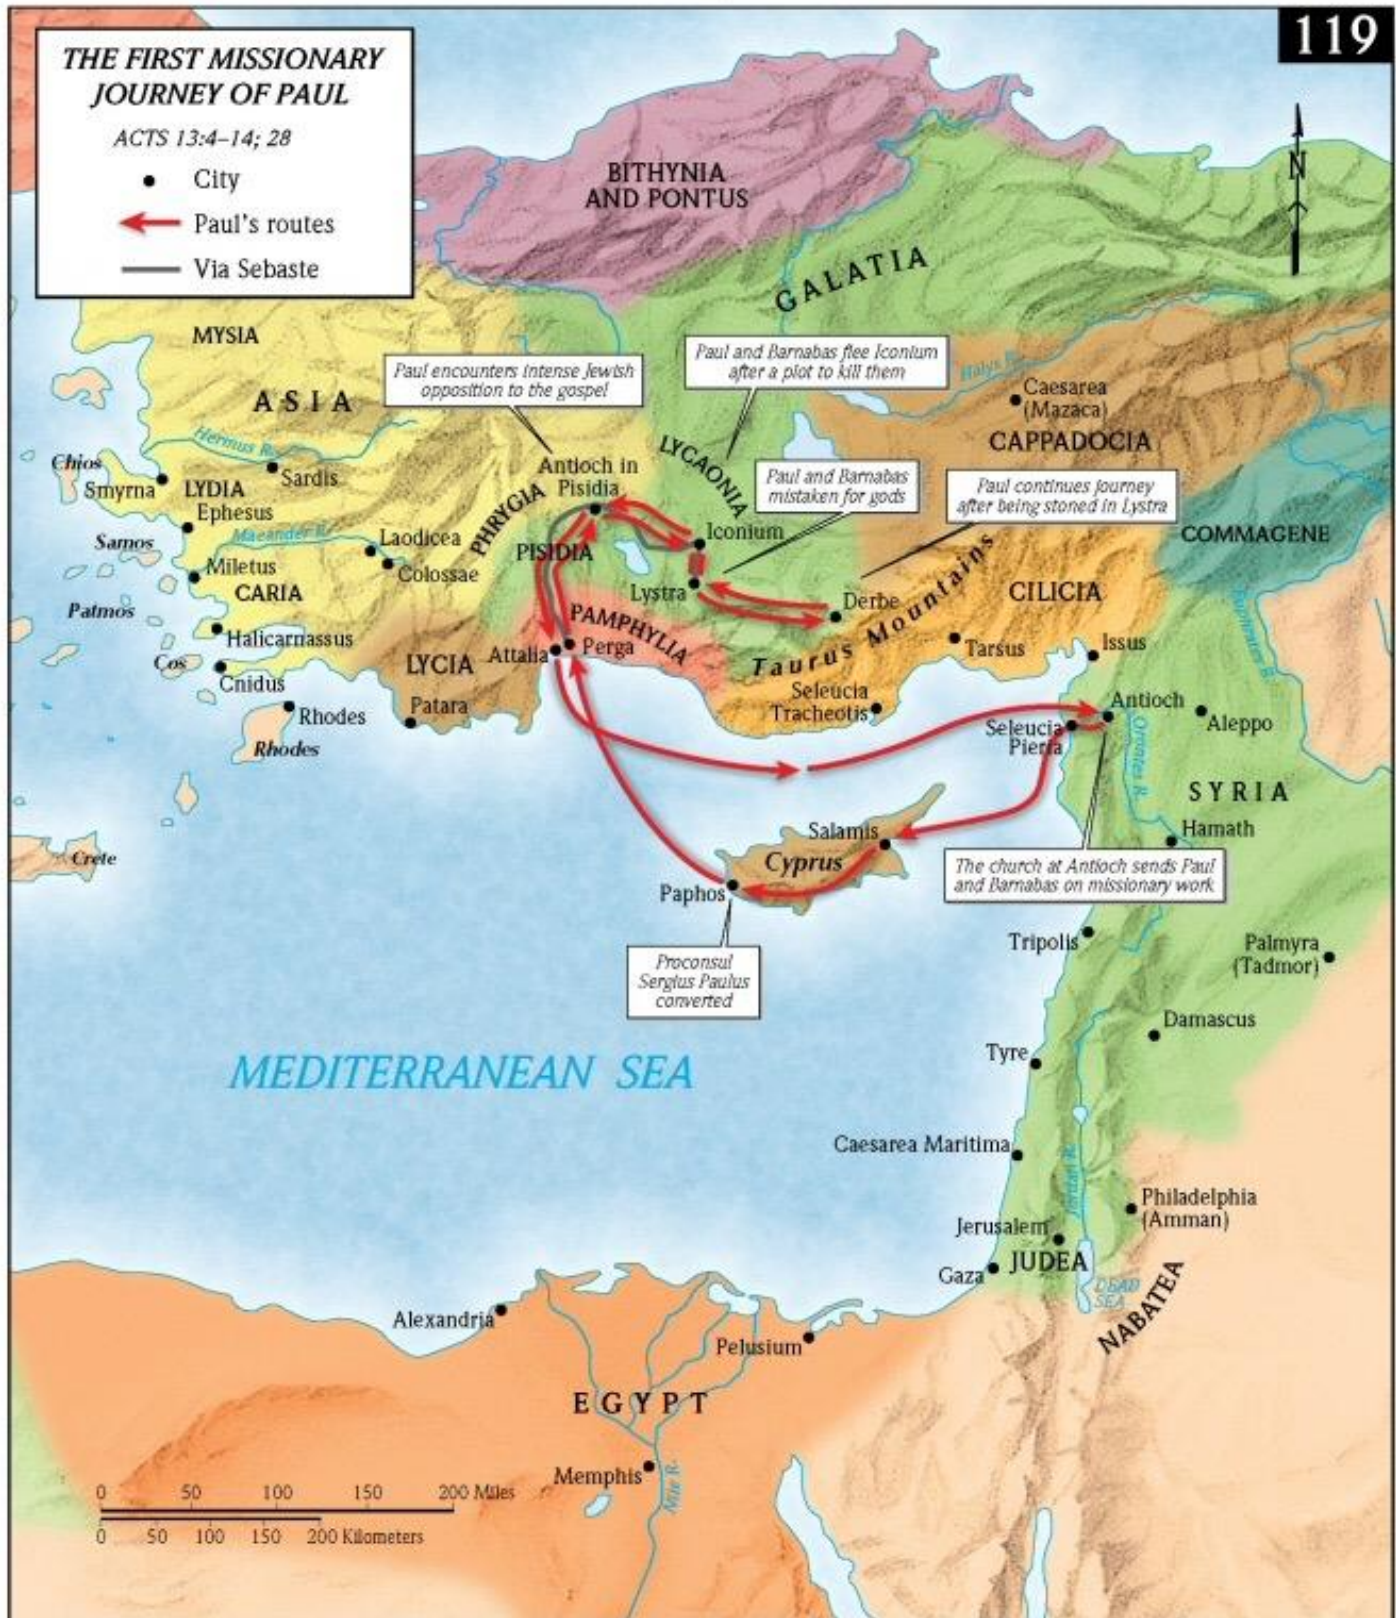

The Missionaries Return to Antioch